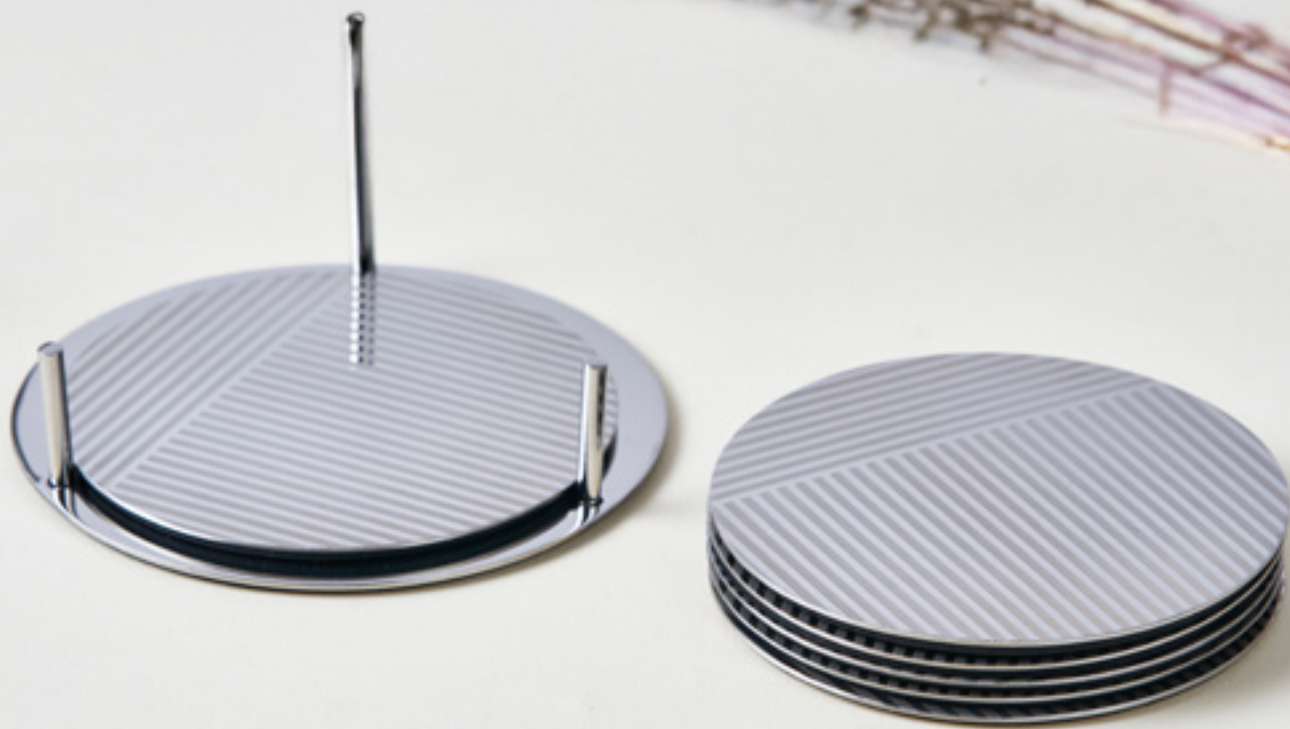

DECO ROUND COASTER