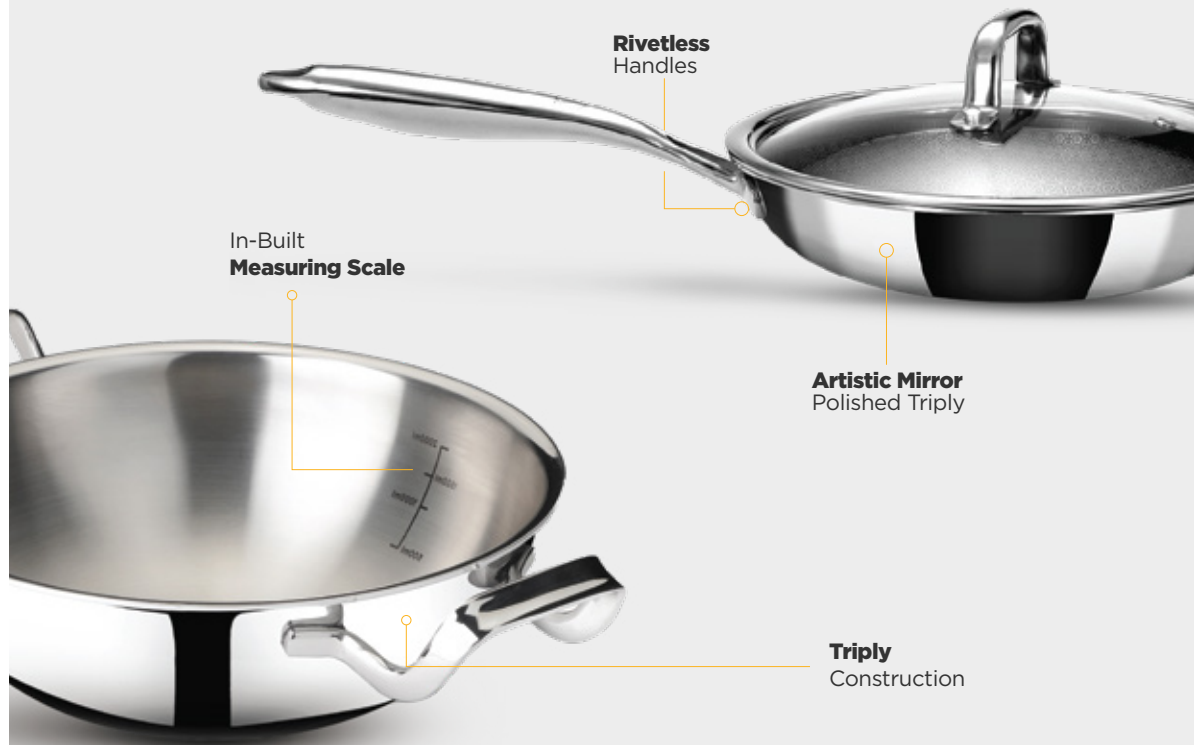

PRODUCT HIGHLIGHTS

Aesthetic Etching
Design On Nonstick

**Sensational
Ceramic Exteriors**

**Versatile In-Built
Straining Lid**

**Durable
Wood Finished Handles**

PRODUCT HIGHLIGHTS

7-Year Warranty | Balanced Weight Distribution | Retains Nutrition