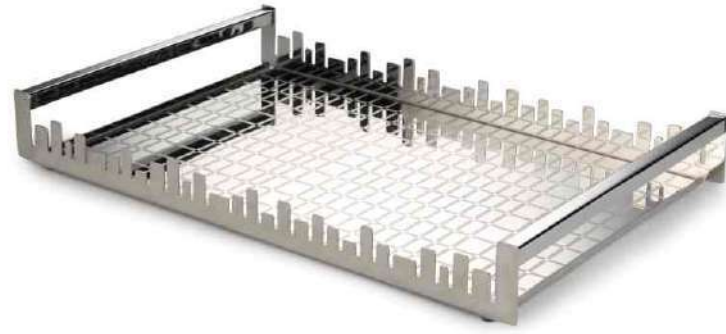

CRISS CROSS PLATTER SMALL

ANPL-10531-N
MRP ₹ 1785/-
L 224mm W 224mm H 22mm

ROZE QUARTZ RICE PLATTER

PL-8731-N
MRP ₹ 4290/-
D 279mm H 50mm

FLUTE RICE PLATTER

ANPL-20531-N
MRP ₹ 3995/-
D 281mm H 64mm

FLORET PLATTER SMALL

PL-10031-SN
MRP ₹ 1290/-
D 244mm H 40mm

URBAN HORIZON TRAY RECTANGULAR
ANTR-14331-N
MRP ₹ 4415/-
L 405mm W 265mm H 55mm

URBAN HORIZON TRAY SQUARE
ANTR-14231-N
MRP ₹ 3375/-
L 290mm W 265mm H 50mm

URBAN HORIZON SQUARE PLATTER
APTR-15231-N
MRP ₹ 3375/-
L 260mm W 260mm H 50mm