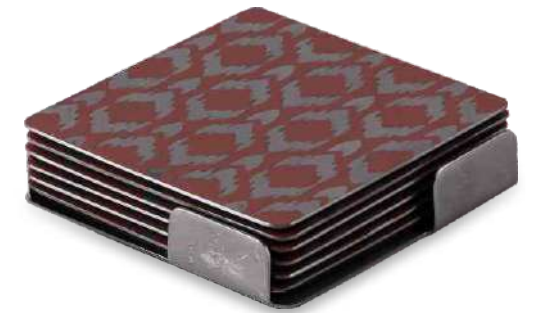

URBAN NAPKIN HOLDER - LUNCH
ANH-4531-N
MRP ₹ 1815/-
L 140mm W 135mm H 35mm

**POLKA FLOWER
TUMBLER COASTERS SET OF SIX**
ACO-5131-AN
MRP ₹ 2095/-

DECO COASTER SQUARE SET OF SIX
ACO-5431-N
MRP ₹ 2775/-

**POLKA TUMBLER COASTERS
SET OF SIX**
ACO-5131-N
MRP ₹ 2095/-