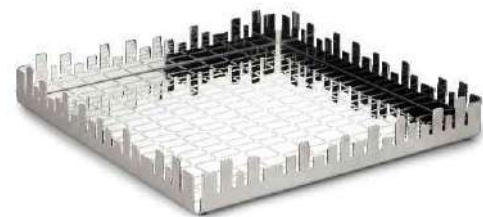

URBAN HORIZON SQUARE PLATTER
APTR-15231-N
MRP ₹ 3375/-
L 260mm W 260mm H 50mm