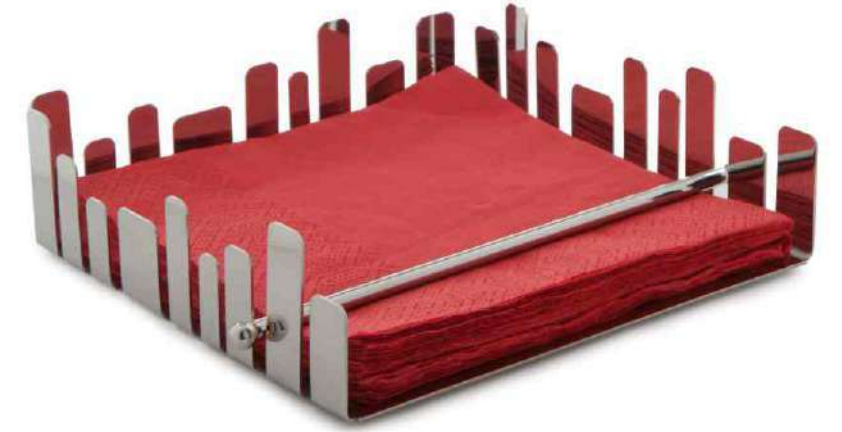

TUMBLER DAINTY & TALL SET OF SIX
ATU-4731-N
MRP ₹ 9295/-Bli

URBAN NAPKIN HOLDER - COCKTAIL
ANH-4431-N
MRP ₹ 1355/-
L 135mm W 135mm H 40mm