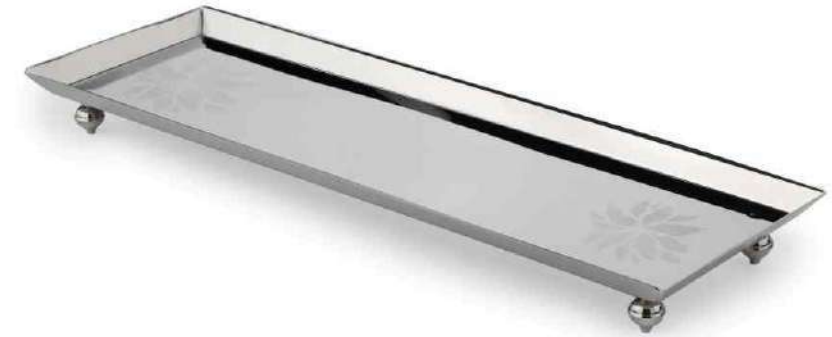

PL-10031-SN
MRP ₹ 1290/-
D 244mm H 40mm

URBAN HORIZON TRAY RECTANGULAR
ANTR-14331-N
MRP ₹ 4415/-
L 405mm W 265mm H 55mm

URBAN HORIZON TRAY SQUARE
ANTR-14231-N
MRP ₹ 3375/-
L 290mm W 265mm H 50mm

URBAN HORIZON SQUARE PLATTER
APTR-15231-N
MRP ₹ 3375/-
L 260mm W 260mm H 50mm