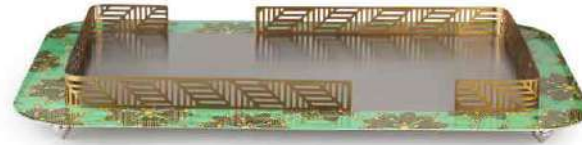

ART DECO TRAY

ATR-9531-AN
MRP ₹ 7160/-

DECO OFFSET TWO TIER PLATTER

ACD-7331-N
MRP ₹ 2970/-

CHEVRON TWO TIER PLATTER

APL-13831-N
MRP ₹ 9265/-
L 290mm W 290mm H 200mm

BURANO COOKIE PLATTER LARGE PVD

ANPL-20731-N
MRP ₹ 3115/-
D 300mm H 70mm

COLOUR OPTION:

MAASAI RECTANGULAR TRAY

ATR-8431-N
MRP ₹ 9999/-
L 420mm W 255mm H 50mm

**MAASAI KEBAB PLATTER
WITH YELLOW KATORI**

APL-13731-N
MRP ₹ 5550/-
L 350mm W 230mm H 65mm

BURANO COOKIE PLATTER LARGE

ANPL-20731-AN
MRP ₹ 2290/-
D 300mm H 70mm

COLOUR OPTION:

POPPY POLE PLATTER LARGE
APPL-22131-LN
MRP ₹ 6755/-
D 375mm H 260mm

POPPY TWO TIER PLATTER
APPL-22031-N
MRP ₹ 8835/-
D 375mm H 310mm

**POPPY ONE BITE
SET OF TWO**
ANRK-29631-AN
MRP ₹ 1815/-
D 92mm H 40mm