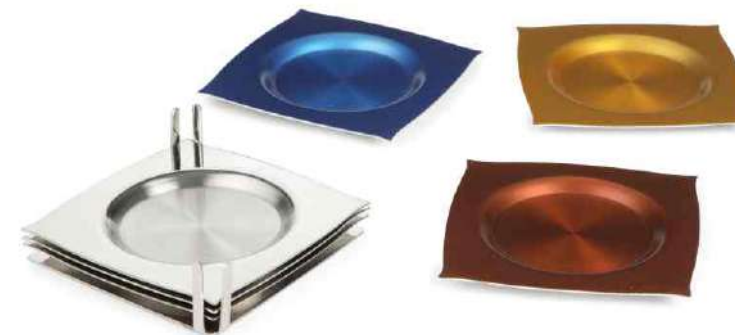

ALADDIN COASTERS
ACO-4531-N
MRP ₹ 2060/-
L 107mm W 107mm H 7mm