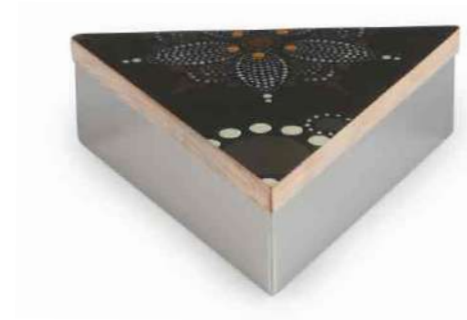

MAASAI EQUILATERAL BOX

ARK-24831-N
MRP ₹ 4550/-
L 150mm W 150mm H 100mm