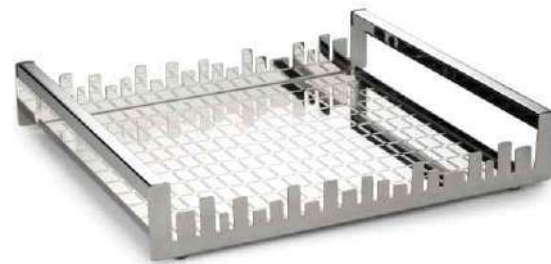

POPPY POLE PLATTER MEDIUM
APPL-22131-MN
MRP ₹ 5975/-
D 300mm H 220mm

ROYAL LAPIZ COOKIE PLATTER
ANPL-21031-LP
MRP ₹ 3291/-
D 380mm H 250mm

CRISS CROSS PLATTER MEDIUM

ANPL-10331-N
MRP ₹ 2220/-
L 298mm W 298mm H 40mm

CRISS CROSS PLATTER SMALL

ANPL-10531-N
MRP ₹ 1785/-
L 224mm W 224mm H 22mm

ROZE QUARTZ RICE PLATTER

PL-8731-N
MRP ₹ 4290/-
D 279mm H 50mm

FLUTE RICE PLATTER

ANPL-20531-N
MRP ₹ 3995/-
D 281mm H 64mm

FLORET PLATTER SMALL

PL-10031-SN
MRP ₹ 1290/-
D 244mm H 40mm

URBAN HORIZON TRAY RECTANGULAR
ANTR-14331-N
MRP ₹ 4415/-
L 405mm W 265mm H 55mm

URBAN HORIZON TRAY SQUARE
ANTR-14231-N
MRP ₹ 3375/-
L 290mm W 265mm H 50mm

URBAN HORIZON SQUARE PLATTER
APTR-15231-N
MRP ₹ 3375/-
L 260mm W 260mm H 50mm