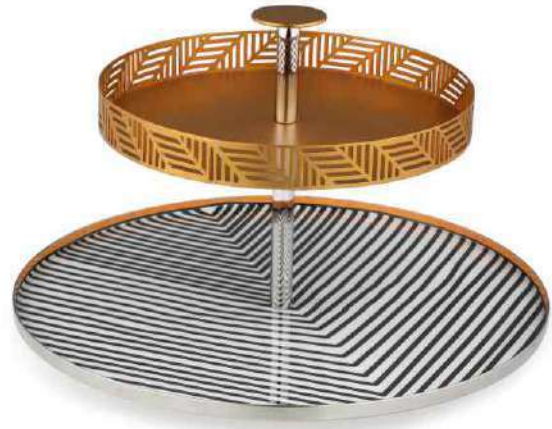

It's time for you to open up to homogeneous contemporary serveware solutions that emote a feeling of delight with a reiteration of patterns and symmetry. From serving trays to cookie platters and pitchers, these table top serveware solutions are as great for gifting as they are for making a gorgeous entertaining spread of your own.

DECO TWO TIER PLATTER

APL-22531-N
MRP ₹ 3465/-
D 207mm H 166mm

LATTICE CAKE PLATTER

APL-22631-N
MRP ₹ 8245/-

DECO SQUARE TRAY

ATR-15931-N
MRP ₹ 11765/-

LATTICE CAKE SERVER

APL-15631-N
MRP ₹ 715/-
L 238mm W 66mm H 29mm

ART DECO TRAY

ATR-9531-AN
MRP ₹ 7160/-

DECO OFFSET TWO TIER PLATTER

ACD-7331-N
MRP ₹ 2970/-

CHEVRON TWO TIER PLATTER

APL-13831-N
MRP ₹ 9265/-
L 290mm W 290mm H 200mm

BURANO COOKIE PLATTER LARGE PVD

ANPL-20731-N
MRP ₹ 3115/-
D 300mm H 70mm