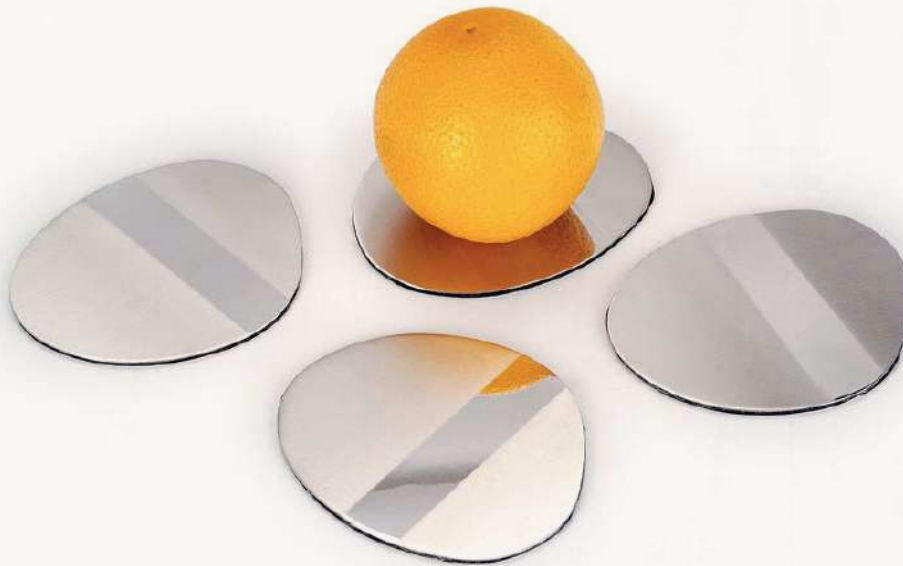

Pebble Coaster Set Of 4

CO-1031

MRP: ₹ 700/-

L(mm)	W(mm)	H(mm)
115	90	5

TABLEWARE RANGE