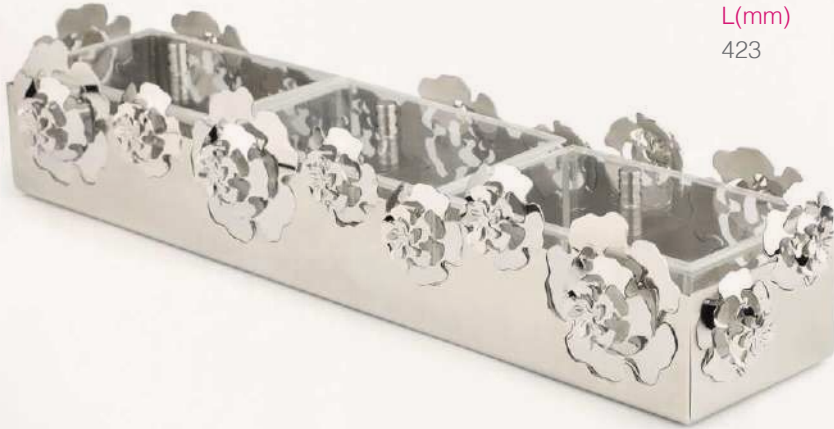

# *Baskets & Bowls*

ADDING CHARM AS A CENTREPIECE TO YOUR DECOR

DECOR RANGE

Tiara Centerpiece

TR-7731-N

MRP: ₹ 4100/-

L(mm)	W(mm)	H(mm)
423	120	80

Tiara Basket