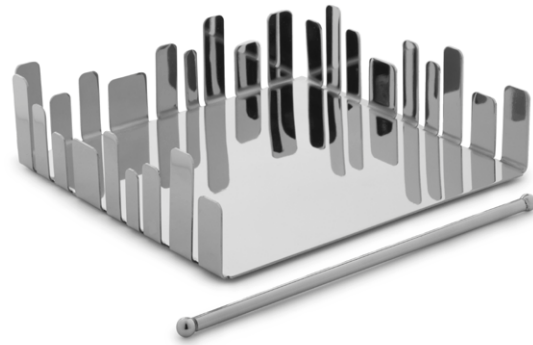

# *Coasters*

CONVENIENCE MERGES WITH  
CONTEMPORARY DESIGN

TABLEWARE RANGE

Aladdin Coasters Set Of 6  
ACO-4531-N  
MRP: ₹ 1525/-

L(mm)	W(mm)	H(mm)
107	107	7

Pebble Coaster Set Of 4

CO-1031

MRP: ₹ 700/-

L(mm)	W(mm)	H(mm)
115	90	5

TABLEWARE RANGE

*Napkin &  
Tissue Holder*

---

AN ARTISTIC EVERYDAY ESSENTIAL

Folded Tissue Box Square  
ANH-4231-N  
MRP: ₹ 1925/-

L(mm)	W(mm)	H(mm)
138	138	159

Folded Tissue Box Rectangular  
ANH-4131-N  
MRP: ₹ 1900/-

L(mm)	W(mm)	H(mm)
226	126	65

TABLEWARE RANGE

Urban Napkin Holder Cocktail  
ANH-4431-N  
MRP: ₹ 1040/-

L(mm)	W(mm)	H(mm)
135	135	40

Urban Napkin Holder Lunch  
ANH-4531-N  
MRP: ₹ 1395/-

L(mm)	W(mm)	H(mm)
140	135	35