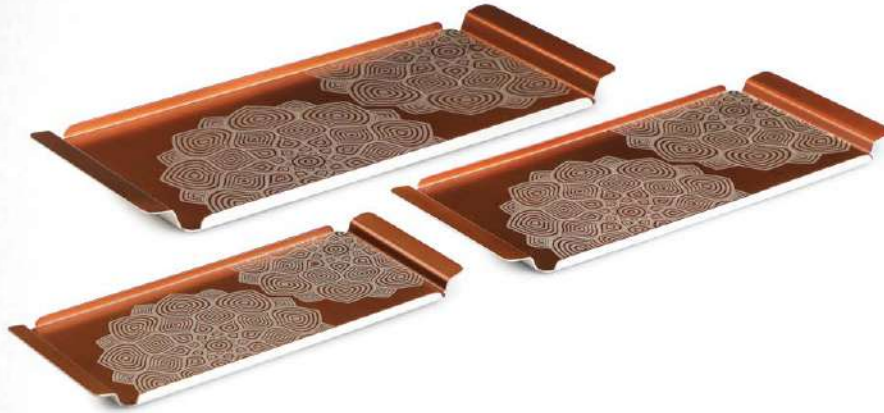

SERVEWARE RANGE