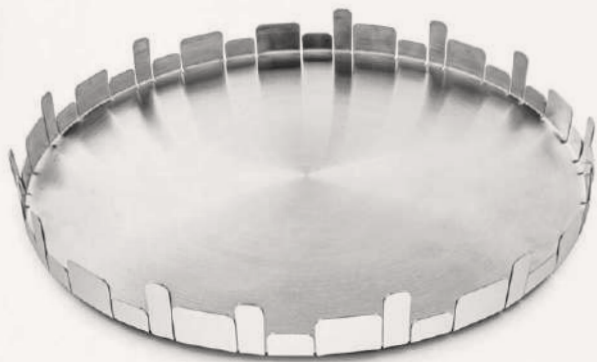

SERVEWARE RANGE

Urban Platter Large
APL-15231-N
MRP: ₹ 2250/-