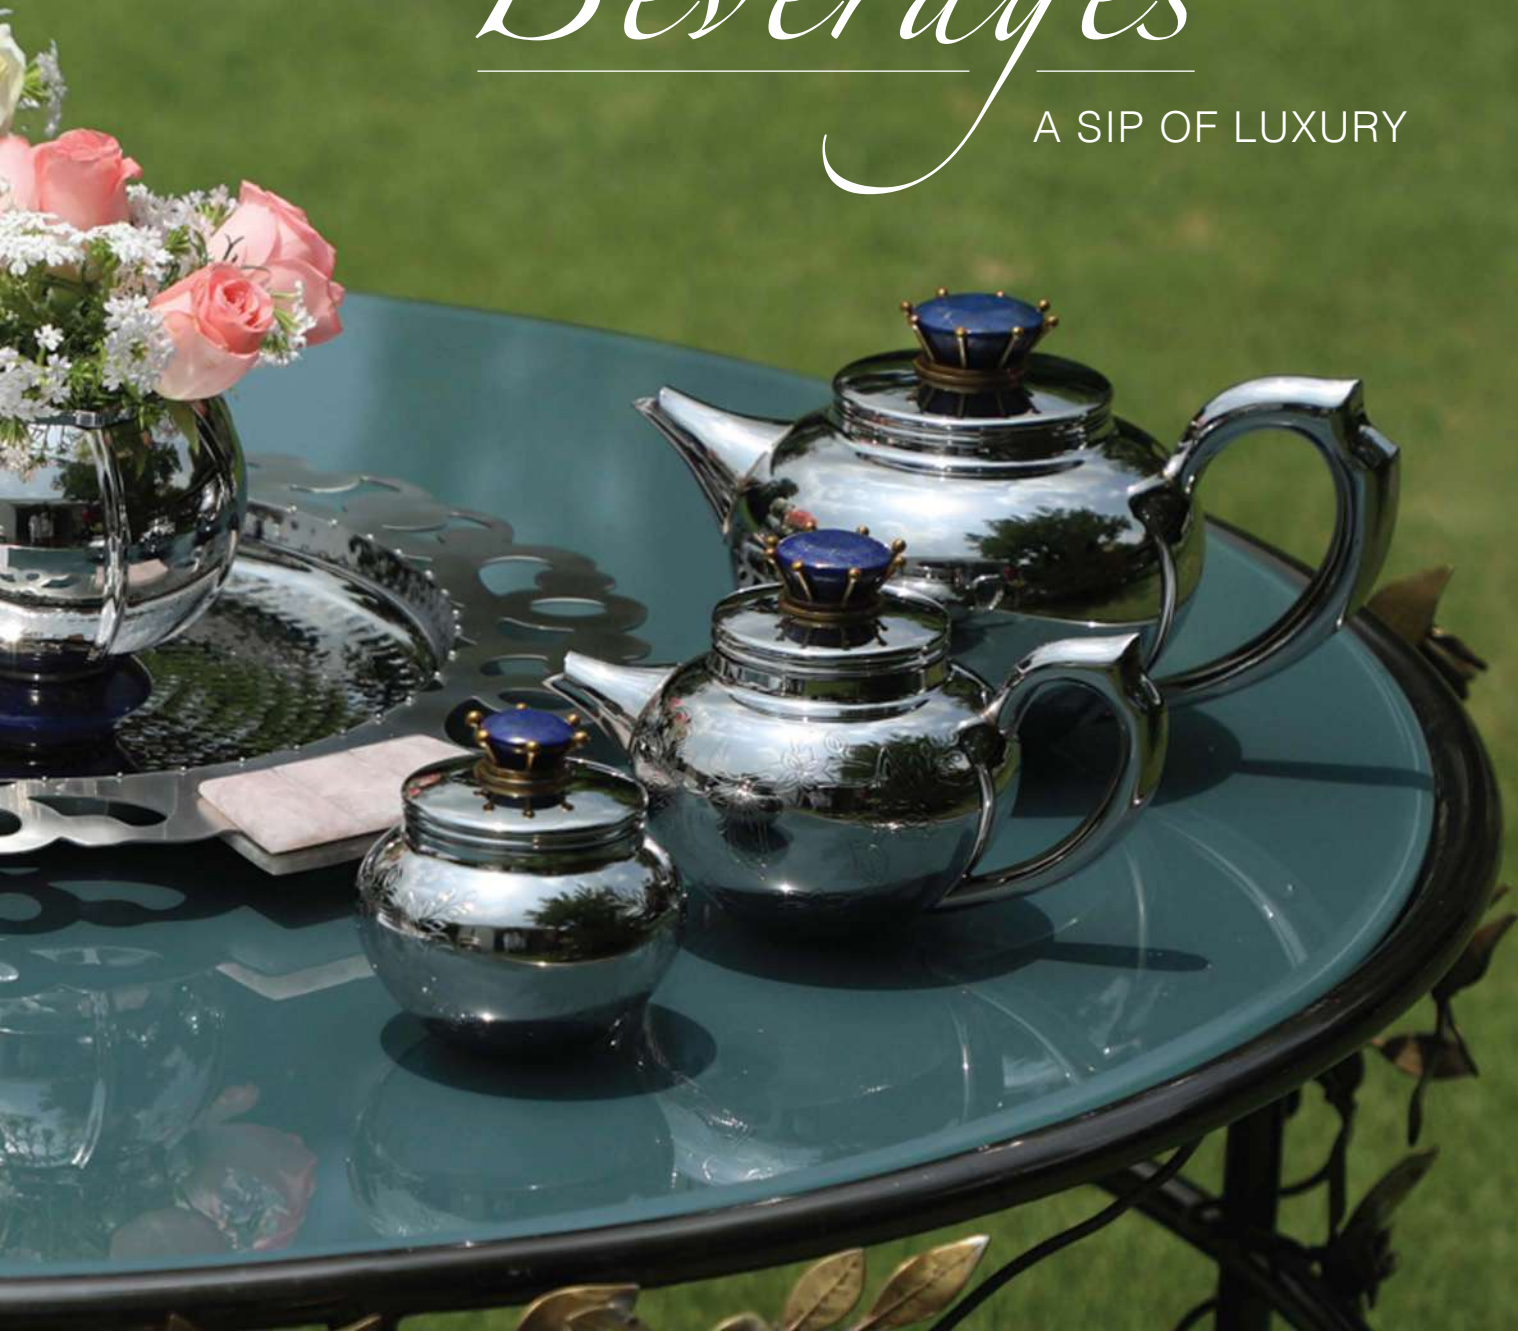

Beverages

A SIP OF LUXURY