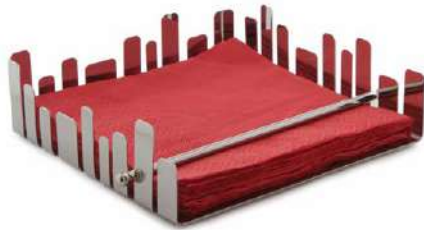

TABLEWARE RANGE

Urban Napkin Holder Cocktail
ANH-4431-N
MRP: ₹ 1040/-

L(mm)	W(mm)	H(mm)
135	135	40